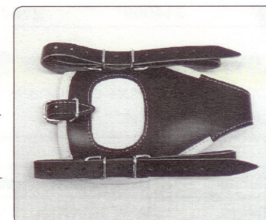

MISCELLANEOUS LEATHER PARTS

KNEE PAD WITH SOFT CENTER

Made of 6-7 oz. leather, padded with felt, lined with cowhide.

Color			Width (W)	Height (H)
Black	Brown	Smoked Elk		
PEL-L0XXSBL098	PEL-L0XXSBR098	L0XXSSE098	3"	3 1/2"
PEL-L0XS0BL099	PEL-L0XS0BR099	L0XS0SE099	3 3/4"	3"
PEL-L0S00BL100	PEL-L0S00BR100	L0S00SE100	3 3/4"	4 1/4"
PEL-L0M00BL101	PEL-L0M00BR101	L0M00SE101	4 1/4"	4 3/4"
PEL-L0L00BL102	PEL-L0L00BR102	L0L00SE102	4 1/4"	5"
PEL-L0XL0BL103	PEL-L0XL0BR103	L0XL0SE103	5"	5 1/2"
PEL-L0XXLBL104	PEL-L0XXLBR104	L0XXLSE1014	5 1/4"	6"

KNEE PAD - VALGUS/VARUS CONTROL

Made of 6-7 oz. leather, padded with felt, lined with cowhide.

Referece	Color	Width (W)	Height(H)	Length(L)
PEL-L0S00BL700	Black	3 1/2"	3 1/2"	15"
PEL-L0M00BL701	Black	4"	4 1/4"	16"
PEL-L0L00BL702	Black	4 1/4"	4 1/2"	18"
PEL-L0XL0BL703	Black	4 1/2"	5 1/2"	19"
PEL-L0S00BR700	Brown	3 1/2"	3 1/2"	15"
PEL-L0M00BR701	Brown	4"	4 1/4"	16"
PEL-L0L00BR702	Brown	4 1/4"	4 1/2"	18"
PEL-L0XL0BR703	Brown	4 1/2"	5 1/2"	19"
PEL-L0S00SE700	Smoked Elk	3 1/2"	3 1/2"	15"
PEL-L0M00SE701	Smoked Elk	4"	4 1/4"	16"
PEL-L0L00SE702	Smoked Elk	4 1/4"	4 1/2"	18"
PEL-L0XL0SE703	Smoked Elk	4 1/2"	5 1/2"	19"

MISCELLANEOUS LEATHER PARTS

BILLET

Made of 9-10 oz. russet leather.

Reference	Width	Length
LRU910	1"	11"
LRU911	3/4"	11"
LRU914	1"	7"

STRAPS

Made of 6-7 oz. russet leather.

Reference	Width	Length
LRU751	1/2"	9"
LRU752	5/8"	9"
LRU755	3/4"	9"

Reference	Width	Length
LRU929	1"	5"
LRU929A	3/4"	5"

KNEE CONTROL STRAPS

Prefabricated straps with Velcro® closures for use on KAFO's and KO's. May be used individually (distal to the patella) or in pairs (distal and proximal to the patella). Reinforced beige Velcro® straps with Pe-Lite liner pad. Fits right or left.