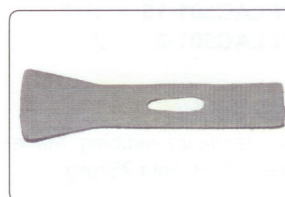

KNEE PAD - VALGUS/VARUS CONTROL

Made of 6-7 oz. leather, padded with felt, lined with cowhide.

Referece	Color	Width (W)	Height(H)	Length(L)
PEL-L0S00BL700	Black	3 1/2"	3 1/2"	15"
PEL-L0M00BL701	Black	4"	4 1/4"	16"
PEL-L0L00BL702	Black	4 1/4"	4 1/2"	18"
PEL-L0XL0BL703	Black	4 1/2"	5 1/2"	19"
PEL-L0S00BR700	Brown	3 1/2"	3 1/2"	15"
PEL-L0M00BR701	Brown	4"	4 1/4"	16"
PEL-L0L00BR702	Brown	4 1/4"	4 1/2"	18"
PEL-L0XL0BR703	Brown	4 1/2"	5 1/2"	19"
PEL-L0S00SE700	Smoked Elk	3 1/2"	3 1/2"	15"
PEL-L0M00SE701	Smoked Elk	4"	4 1/4"	16"
PEL-L0L00SE702	Smoked Elk	4 1/4"	4 1/2"	18"
PEL-L0XL0SE703	Smoked Elk	4 1/2"	5 1/2"	19"

MISCELLANEOUS LEATHER PARTS

BILLET

Made of 9-10 oz. russet leather.

Reference	Width	Length
LRU910	1"	11"
LRU911	3/4"	11"
LRU914	1"	7"

STRAPS

Made of 6-7 oz. russet leather.

Reference	Width	Length
LRU751	1/2"	9"
LRU752	5/8"	9"
LRU755	3/4"	9"

ELASTIC STRAP WITH BUCKLE

2" x 7" buckle. Elastic

Ref.: LGR950, Color: Grey

BUCKLE END STRAP

3/4" x 4 1/2" x 2"

Reference	Color
LBL912	Black
LBR912	Brown
LSE912	Smoked Elk
LRU912	Russet

BUCKLE END STRAP

Made of 9-10 oz. russet leather.

Reference	Width	Length
LRU929	1"	5"
LRU929A	3/4"	5"

KNEE CONTROL STRAPS

Prefabricated straps with Velcro® closures for use on KAFO's and KO's. May be used individually (distal to the patella) or in pairs (distal and proximal to the patella). Reinforced beige Velcro® straps with Pe-Lite liner pad. Fits right or left.