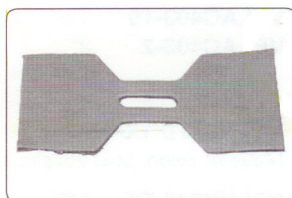

KNEE PAD - VALGUS/VARUS CONTROL

Made of 6-7 oz. leather, padded with felt, lined with cowhide.

Referece	Color	Width (W)	Height(H)	Length(L)
PEL-L0S00BL700	Black	3 1/2"	3 1/2"	15"
PEL-L0M00BL701	Black	4"	4 1/4"	16"
PEL-L0L00BL702	Black	4 1/4"	4 1/2"	18"
PEL-L0XL0BL703	Black	4 1/2"	5 1/2"	19"
PEL-L0S00BR700	Brown	3 1/2"	3 1/2"	15"
PEL-L0M00BR701	Brown	4"	4 1/4"	16"
PEL-L0L00BR702	Brown	4 1/4"	4 1/2"	18"
PEL-L0XL0BR703	Brown	4 1/2"	5 1/2"	19"
PEL-L0S00SE700	Smoked Elk	3 1/2"	3 1/2"	15"
PEL-L0M00SE701	Smoked Elk	4"	4 1/4"	16"
PEL-L0L00SE702	Smoked Elk	4 1/4"	4 1/2"	18"
PEL-L0XL0SE703	Smoked Elk	4 1/2"	5 1/2"	19"

MISCELLANEOUS LEATHER PARTS

BILLET

Made of 9-10 oz. russet leather.

Reference	Width	Length
LRU910	1"	11"
LRU911	3/4"	11"
LRU914	1"	7"

STRAPS

Made of 6-7 oz. russet leather.

Reference	Width	Length
LRU751	1/2"	9"
LRU752	5/8"	9"
LRU755	3/4"	9"

ELASTIC STRAP WITH BUCKLE

2" x 7" buckle. Elastic

Ref.: LGR950, Color: Grey

BUCKLE END STRAP

3/4" x 4 1/2" x 2"

Reference	Color
LBL912	Black
LBR912	Brown
LSE912	Smoked Elk
LRU912	Russet

BUCKLE END STRAP

Made of 9-10 oz. russet leather.

Reference	Width	Length
LRU929	1"	5"
LRU929A	3/4"	5"

KNEE CONTROL STRAPS

Prefabricated straps with Velcro® closures for use on KAFO's and KO's. May be used individually (distal to the patella) or in pairs (distal and proximal to the patella). Reinforced beige Velcro® straps with Pe-Lite liner pad. Fits right or left.