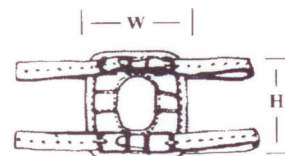

MISCELLANEOUS LEATHER PARTS

KNEE PAD WITH SOFT CENTER

Made of 6-7 oz. leather, padded with felt, lined with cowhide.

Color			Width (W)	Height (H)
Black	Brown	Smoked Elk		
PEL-L0XXSBL098	PEL-L0XXSBR098	L0XXSSE098	3"	3 1/2"
PEL-L0XS0BL099	PEL-L0XS0BR099	L0XS0SE099	3 3/4"	3"
PEL-L0S00BL100	PEL-L0S00BR100	L0S00SE100	3 3/4"	4 1/4"
PEL-L0M00BL101	PEL-L0M00BR101	L0M00SE101	4 1/4"	4 3/4"
PEL-L0L00BL102	PEL-L0L00BR102	L0L00SE102	4 1/4"	5"
PEL-L0XL0BL103	PEL-L0XL0BR103	L0XL0SE103	5"	5 1/2"
PEL-L0XXLBL104	PEL-L0XXLBR104	L0XXLSE1014	5 1/4"	6"

KNEE PAD - VALGUS/VARUS CONTROL

Made of 6-7 oz. leather, padded with felt, lined with cowhide.

Referece	Color	Width (W)	Height(H)	Length(L)
PEL-L0S00BL700	Black	3 1/2"	3 1/2"	15"
PEL-L0M00BL701	Black	4"	4 1/4"	16"
PEL-L0L00BL702	Black	4 1/4"	4 1/2"	18"
PEL-L0XL0BL703	Black	4 1/2"	5 1/2"	19"
PEL-L0S00BR700	Brown	3 1/2"	3 1/2"	15"
PEL-L0M00BR701	Brown	4"	4 1/4"	16"
PEL-L0L00BR702	Brown	4 1/4"	4 1/2"	18"
PEL-L0XL0BR703	Brown	4 1/2"	5 1/2"	19"
PEL-L0S00SE700	Smoked Elk	3 1/2"	3 1/2"	15"
PEL-L0M00SE701	Smoked Elk	4"	4 1/4"	16"
PEL-L0L00SE702	Smoked Elk	4 1/4"	4 1/2"	18"
PEL-L0XL0SE703	Smoked Elk	4 1/2"	5 1/2"	19"

MISCELLANEOUS LEATHER PARTS

BILLET

Made of 9-10 oz. russet leather.

Reference	Width	Length
LRU910	1"	11"
LRU911	3/4"	11"
LRU914	1"	7"

STRAPS

Made of 6-7 oz. russet leather.

Reference	Width	Length
LRU751	1/2"	9"
LRU752	5/8"	9"
LRU755	3/4"	9"

ELASTIC STRAP WITH BUCKLE

2" x 7" buckle. Elastic

Ref.: LGR950, Color: Grey

BUCKLE END STRAP

3/4" x 4 1/2" x 2"

Reference	Color
LBL912	Black
LBR912	Brown
LSE912	Smoked Elk
LRU912	Russet

BUCKLE END STRAP

Made of 9-10 oz. russet leather.