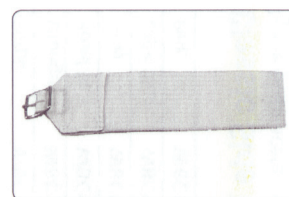

MISCELLANEOUS LEATHER PARTS

KNEE PAD WITH SOFT CENTER

Made of 6-7 oz. leather, padded with felt, lined with cowhide.

Color			Width (W)	Height (H)
Black	Brown	Smoked Elk		
PEL-L0XXSBL098	PEL-L0XXSBR098	L0XXSSE098	3"	3 1/2"
PEL-L0XS0BL099	PEL-L0XS0BR099	L0XS0SE099	3 3/4"	3"
PEL-L0S00BL100	PEL-L0S00BR100	L0S00SE100	3 3/4"	4 1/4"
PEL-L0M00BL101	PEL-L0M00BR101	L0M00SE101	4 1/4"	4 3/4"
PEL-L0L00BL102	PEL-L0L00BR102	L0L00SE102	4 1/4"	5"
PEL-L0XL0BL103	PEL-L0XL0BR103	L0XL0SE103	5"	5 1/2"
PEL-L0XXLBL104	PEL-L0XXLBR104	L0XXLSE1014	5 1/4"	6"

KNEE PAD - VALGUS/VARUS CONTROL

Made of 6-7 oz. leather, padded with felt, lined with cowhide.

Referece	Color	Width (W)	Height(H)	Length(L)
PEL-L0S00BL700	Black	3 1/2"	3 1/2"	15"
PEL-L0M00BL701	Black	4"	4 1/4"	16"
PEL-L0L00BL702	Black	4 1/4"	4 1/2"	18"
PEL-L0XL0BL703	Black	4 1/2"	5 1/2"	19"
PEL-L0S00BR700	Brown	3 1/2"	3 1/2"	15"
PEL-L0M00BR701	Brown	4"	4 1/4"	16"
PEL-L0L00BR702	Brown	4 1/4"	4 1/2"	18"
PEL-L0XL0BR703	Brown	4 1/2"	5 1/2"	19"
PEL-L0S00SE700	Smoked Elk	3 1/2"	3 1/2"	15"
PEL-L0M00SE701	Smoked Elk	4"	4 1/4"	16"
PEL-L0L00SE702	Smoked Elk	4 1/4"	4 1/2"	18"
PEL-L0XL0SE703	Smoked Elk	4 1/2"	5 1/2"	19"

MISCELLANEOUS LEATHER PARTS

BILLET

Made of 9-10 oz. russet leather.

Reference	Width	Length
LRU910	1"	11"
LRU911	3/4"	11"
LRU914	1"	7"

STRAPS

Made of 6-7 oz. russet leather.

Reference	Width	Length
LRU751	1/2"	9"
LRU752	5/8"	9"
LRU755	3/4"	9"

ELASTIC STRAP WITH BUCKLE

2" x 7" buckle. Elastic

Ref.: LGR950, Color: Grey

BUCKLE END STRAP

3/4" x 4 1/2" x 2"

Reference	Color
LBL912	Black
LBR912	Brown
LSE912	Smoked Elk
LRU912	Russet

BUCKLE END STRAP

Made of 9-10 oz. russet leather.