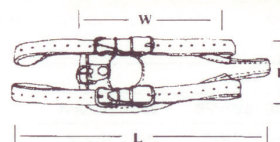

MISCELLANEOUS LEATHER PARTS

KNEE PAD WITH SOFT CENTER

Made of 6-7 oz. leather, padded with felt, lined with cowhide.

Color			Width (W)	Height (H)
Black	Brown	Smoked Elk		
PEL-L0XXSBL098	PEL-L0XXSBR098	L0XXSSE098	3"	3 1/2"
PEL-L0XS0BL099	PEL-L0XS0BR099	L0XS0SE099	3 3/4"	3"
PEL-L0S00BL100	PEL-L0S00BR100	L0S00SE100	3 3/4"	4 1/4"
PEL-L0M00BL101	PEL-L0M00BR101	L0M00SE101	4 1/4"	4 3/4"
PEL-L0L00BL102	PEL-L0L00BR102	L0L00SE102	4 1/4"	5"
PEL-L0XL0BL103	PEL-L0XL0BR103	L0XL0SE103	5"	5 1/2"
PEL-L0XXLBL104	PEL-L0XXLBR104	L0XXLSE1014	5 1/4"	6"

KNEE PAD - VALGUS/VARUS CONTROL

Made of 6-7 oz. leather, padded with felt, lined with cowhide.

Referece	Color	Width (W)	Height(H)	Length(L)
PEL-L0S00BL700	Black	3 1/2"	3 1/2"	15"
PEL-L0M00BL701	Black	4"	4 1/4"	16"
PEL-L0L00BL702	Black	4 1/4"	4 1/2"	18"
PEL-L0XL0BL703	Black	4 1/2"	5 1/2"	19"
PEL-L0S00BR700	Brown	3 1/2"	3 1/2"	15"
PEL-L0M00BR701	Brown	4"	4 1/4"	16"
PEL-L0L00BR702	Brown	4 1/4"	4 1/2"	18"
PEL-L0XL0BR703	Brown	4 1/2"	5 1/2"	19"
PEL-L0S00SE700	Smoked Elk	3 1/2"	3 1/2"	15"
PEL-L0M00SE701	Smoked Elk	4"	4 1/4"	16"
PEL-L0L00SE702	Smoked Elk	4 1/4"	4 1/2"	18"
PEL-L0XL0SE703	Smoked Elk	4 1/2"	5 1/2"	19"

MISCELLANEOUS LEATHER PARTS

BILLET

Made of 9-10 oz. russet leather.

Reference	Width	Length
LRU910	1"	11"
LRU911	3/4"	11"
LRU914	1"	7"

STRAPS

Made of 6-7 oz. russet leather.

Reference	Width	Length
LRU751	1/2"	9"
LRU752	5/8"	9"
LRU755	3/4"	9"

ELASTIC STRAP WITH BUCKLE

2" x 7" buckle. Elastic

Ref.: LGR950, Color: Grey

BUCKLE END STRAP

3/4" x 4 1/2" x 2"

Reference	Color
LBL912	Black
LBR912	Brown
LSE912	Smoked Elk
LRU912	Russet

BUCKLE END STRAP

Made of 9-10 oz. russet leather.