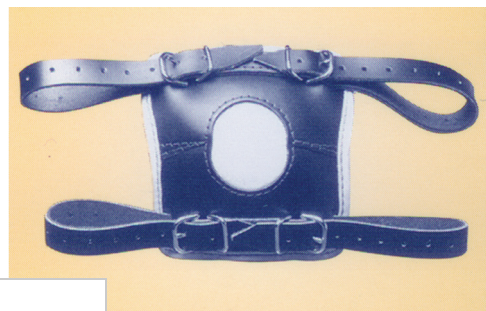

MISCELLANEOUS LEATHER PARTS

KNEE PAD WITH SOFT CENTER

Made of 6-7 oz. leather, padded with felt, lined with cowhide.

Color			Width (W)	Height (H)
Black	Brown	Smoked Elk		
PEL-L0XXSBL098	PEL-L0XXSBR098	L0XXSSE098	3"	3 1/2"
PEL-L0XS0BL099	PEL-L0XS0BR099	L0XS0SE099	3 3/4"	3"
PEL-L0S00BL100	PEL-L0S00BR100	L0S00SE100	3 3/4"	4 1/4"
PEL-L0M00BL101	PEL-L0M00BR101	L0M00SE101	4 1/4"	4 3/4"
PEL-L0L00BL102	PEL-L0L00BR102	L0L00SE102	4 1/4"	5"
PEL-L0XL0BL103	PEL-L0XL0BR103	L0XL0SE103	5"	5 1/2"
PEL-L0XXLBL104	PEL-L0XXLBR104	L0XXLSE1014	5 1/4"	6"

KNEE PAD - VALGUS/VARUS CONTROL

Made of 6-7 oz. leather, padded with felt, lined with cowhide.

Referece	Color	Width (W)	Height(H)	Length(L)
PEL-L0S00BL700	Black	3 1/2"	3 1/2"	15"
PEL-L0M00BL701	Black	4"	4 1/4"	16"
PEL-L0L00BL702	Black	4 1/4"	4 1/2"	18"
PEL-L0XL0BL703	Black	4 1/2"	5 1/2"	19"
PEL-L0S00BR700	Brown	3 1/2"	3 1/2"	15"
PEL-L0M00BR701	Brown	4"	4 1/4"	16"
PEL-L0L00BR702	Brown	4 1/4"	4 1/2"	18"
PEL-L0XL0BR703	Brown	4 1/2"	5 1/2"	19"
PEL-L0S00SE700	Smoked Elk	3 1/2"	3 1/2"	15"
PEL-L0M00SE701	Smoked Elk	4"	4 1/4"	16"
PEL-L0L00SE702	Smoked Elk	4 1/4"	4 1/2"	18"
PEL-L0XL0SE703	Smoked Elk	4 1/2"	5 1/2"	19"

MISCELLANEOUS LEATHER PARTS

BILLET

Made of 9-10 oz. russet leather.

Reference	Width	Length
LRU910	1"	11"
LRU911	3/4"	11"
LRU914	1"	7"

STRAPS

Made of 6-7 oz. russet leather.

Reference	Width	Length
LRU751	1/2"	9"
LRU752	5/8"	9"
LRU755	3/4"	9"

Reference	Width	Length
LRU929	1"	5"
LRU929A	3/4"	5"

KNEE CONTROL STRAPS

Prefabricated straps with Velcro® closures for use on KAFO's and KO's. May be used individually (distal to the patella) or in pairs (distal and proximal to the patella). Reinforced beige Velcro® straps with Pe-Lite liner pad. Fits right or left.